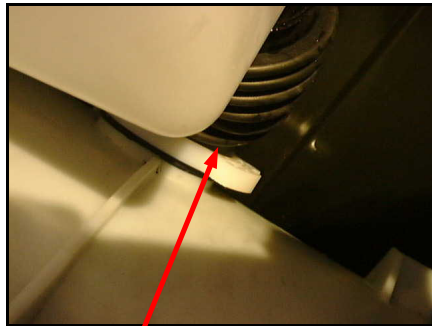

### Sizes Used

- U
- R
- X
- W
- 65

**Size 65  
Clip on  
Dispenser  
Hose**

**Size U Clip  
on  
Dispenser  
Hose**

**Size R Clip on  
Discharge Pump  
Hose and Sump  
Assembly**

---