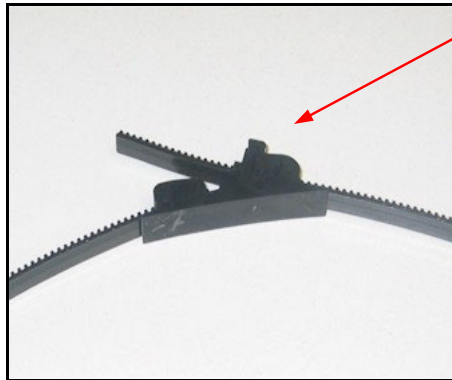

### Sizes Used

- U
- R
- X
- W
- 65

**Size 65  
Clip on  
Dispenser  
Hose**

**Size U Clip  
on  
Dispenser  
Hose**

**Size R Clip on  
Discharge Pump  
Hose and Sump  
Assembly**

---

## Hotpoint Aquarius Special Clips

4

Diameter | 355mm

Smart Band 7mm on  
Door Seal to Drum

---

Diameter | 300mm

Large Door Seal Clip