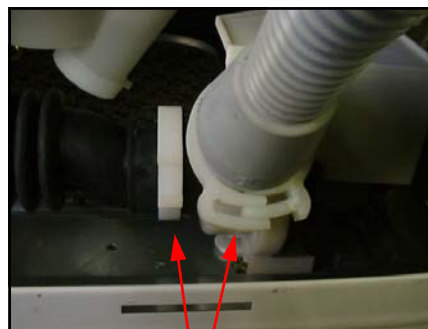

### Sizes Used

- **U NATURAL**
- **R NATURAL**
- **X**
- **W**

Size 65 Clip  
on  
Dispenser  
Hose

Size U Clip  
on  
Dispenser  
Hose

Size R Clip on  
Discharge Pump  
Hose and Sump  
Assembly

**Fisher & Paykel (New Zealand)**