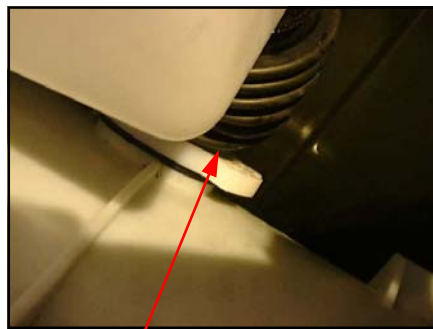

### Sizes Used

- **U NATURAL**
- **R NATURAL**
- **X**
- **W**

Size 65 Clip  
on  
Dispenser  
Hose

Size U Clip  
on  
Dispenser  
Hose

Size R Clip on  
Discharge Pump  
Hose and Sump  
Assembly

**Fisher & Paykel (New Zealand)**